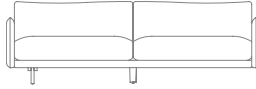

Mitchell Gold +Bob Williams

SOMA

Sleek and full of clever lines and angles, the Soma sofa features thin arms and generous, over-scaled knife-edge back pillows that exude a distinctly modern sensibility. Pleat corners and bull-nose details collide with wood sled legs providing stability while giving the illusion of a floating sofa. Available in 100" and 90" width sofas and upholstery options in both fabric and leather. Choose your cushion: Signature, Eco Down-blend or Eco-Luxe Poly. Sled legs available in all wood finishes. Made in the USA with earth-friendly materials.

90 SOFA

90" w x 37" d x 34" h
seat width: 82"; seat depth: 22"
seat height: 20"; arm height: 25"
COM 14 yds, COL 215 sqft

100 SOFA

100" w x 37" d x 34" h
seat width: 92"; seat depth: 22"
seat height: 20"; arm height: 25"
COM 15 yds, COL 244 sqft