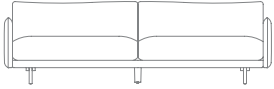

Mitchell Gold +Bob Williams

SOMA

Sleek and full of clever lines and angles, the Soma sofa features thin arms and generous, over-scaled knife-edge back pillows that exude a distinctly modern sensibility. Pleat corners and bull-nose details collide with wood sled legs providing stability while giving the illusion of a floating sofa. Available in 100" and 90" width sofas and upholstery options in both fabric and leather. Choose your cushion: Signature, Eco Down-blend or Eco-Luxe Poly. Sled legs available in all wood finishes. Made in the USA with earth-friendly materials.

90 SOFA

90" w x 37" d x 34" h
seat width: 82"; seat depth: 22"
seat height: 20"; arm height: 25"
COM 14 yds, COL 215 sqft

100 SOFA

100" w x 37" d x 34" h
seat width: 92"; seat depth: 22"
seat height: 20"; arm height: 25"
COM 15 yds, COL 244 sqft